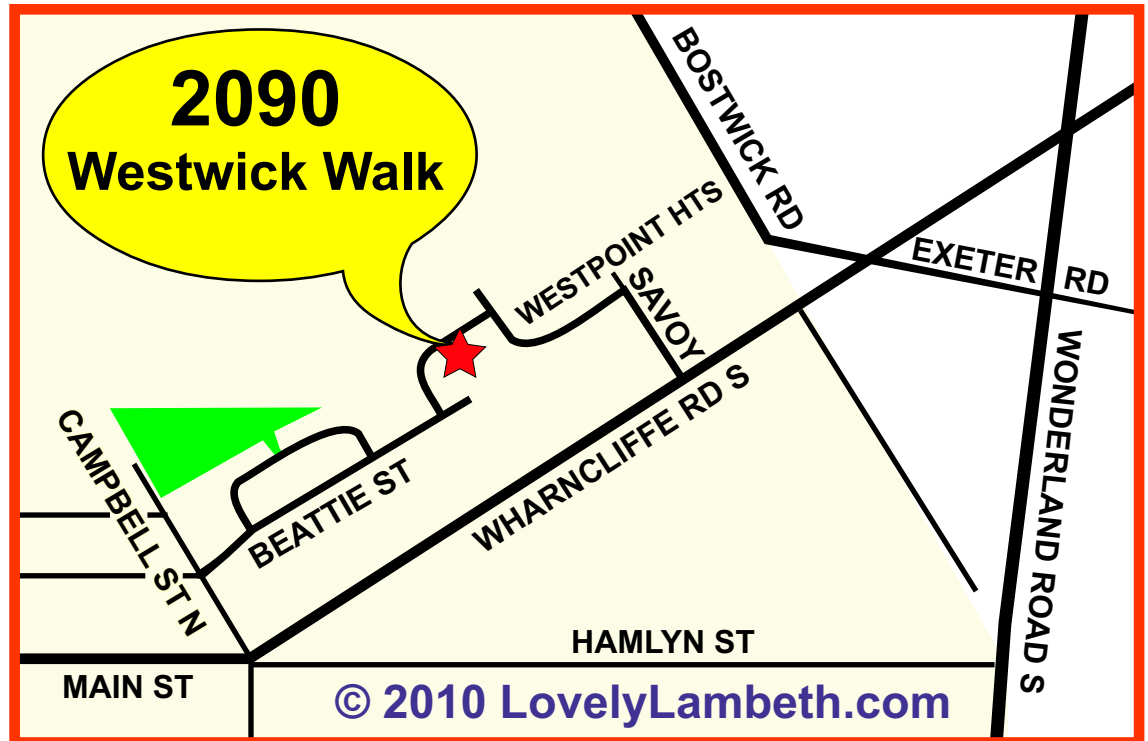

LOVELYLAMBETH.COM

 **HouseSELL.ca**

2090 Westwick Walk, London, ON N6P 0A2

Ric Wallace ~ Tel (519) 630-6881

© 2010 LovelyLambeth.com

LAMBETH
ONTARIO, CANADA

BLOW UP

2

BLOW UP OF NORTH LAMBETH

402 & 401

GREENHILLS COUNTRY CLUB

Copyright © 2010 LovelyLambeth.com

OCT 2010

HouseSELL.ca

Lovely Lambeth - A great place to grow your family or business