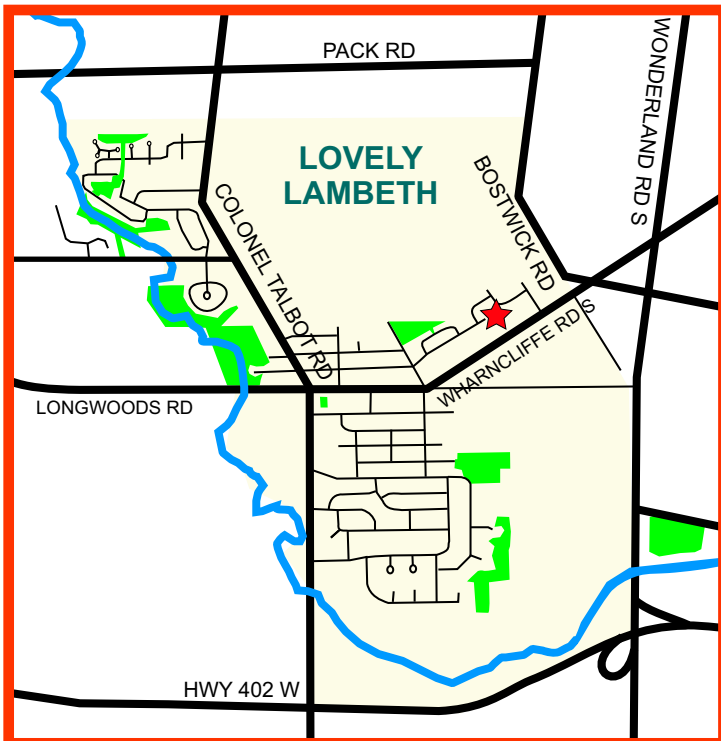

LOVELYLAMBETH.COM

 **HouseSELL.ca**

2090 Westwick Walk, London, ON N6P 0A2

Ric Wallace ~ Tel (519) 630-6881

© 2010 LovelyLambeth.com

LAMBETH
ONTARIO, CANADA

BLOW UP

2

BLOW UP OF NORTH LAMBETH

402 & 401

GREENHILLS COUNTRY CLUB

Copyright © 2010 LovelyLambeth.com

OCT 2010

HouseSELL.ca

Lovely Lambeth - A great place to grow your family or business